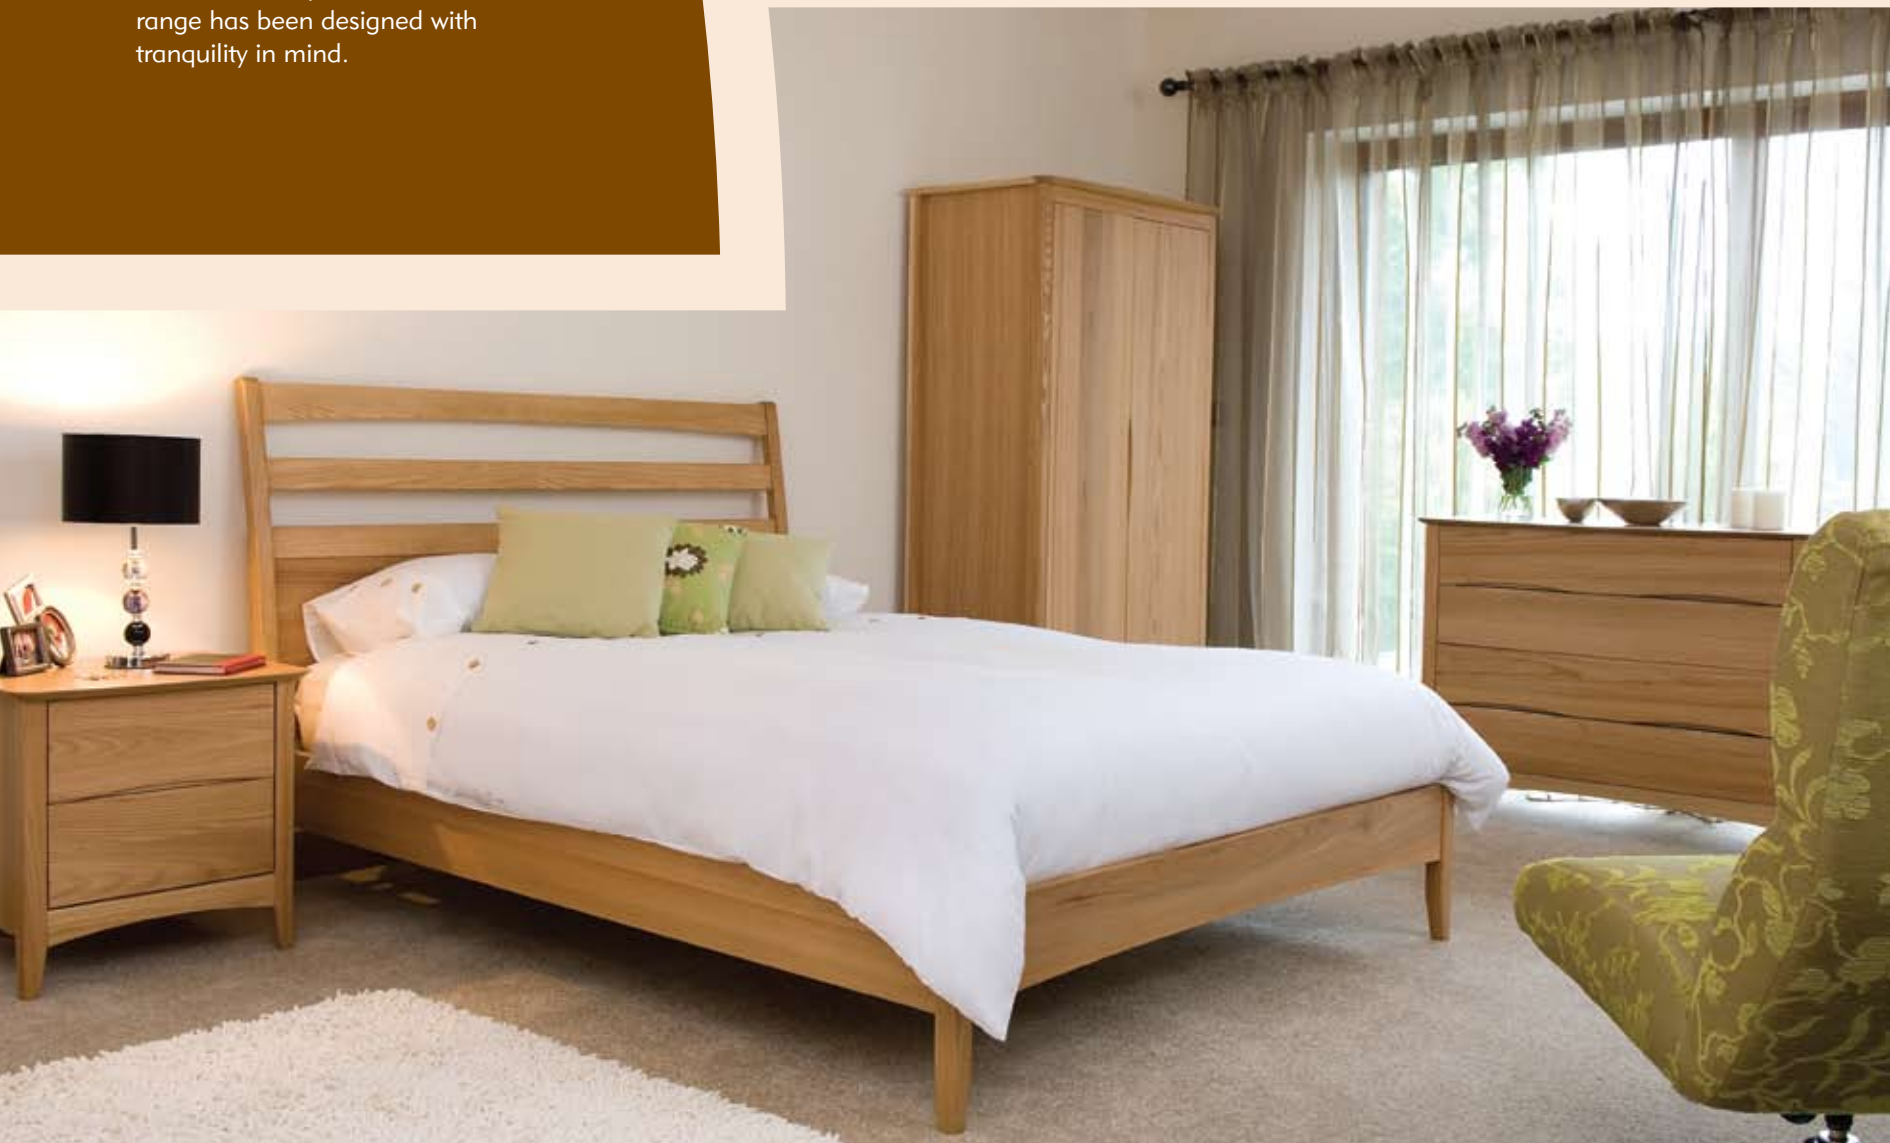

Gola
Furniture for Living

eden

Everyone needs to take time out to relax and enjoy their living space. Eden's elegant, clean lines and refined classic styling make it the perfect choice for any home.

Crafted in solid elm and ash with board matched elm veneered panels, Eden combines the traditional values of wood craftsmanship with modern European inspired design creating an extensive range of furniture for dining, lounging and sleeping that is both durable and flexible.

Handcrafted in Gola's factory in Ireland, the Eden range features German soft close drawer runners and solid elm legs, drawer and door handles throughout. Eden allows you to choose the perfect combination that works best for your home.

Whether its a dinner party for six or an intimate meal for two, Eden makes every dining experience a real pleasure.

lounging

Eden allows you to feel content in and connected to your favourite lounging space. Choose from a range that includes stunning sideboards, elegant display cabinets, occasional tables and flexible entertainment units. No matter how you like to lounge; reading, watching TV or listening to music, Eden allows you to organise your space exactly the way you want it.

sleeping

Your bedroom is your sanctuary, the place you finally get to relax after a hard day. Eden's bedroom range has been designed with tranquility in mind.

Clean lines and classic styling allow you to put your signature onto this private space through your personal choice of bed linen and accessories.