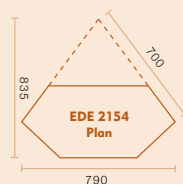

EDE 218
Wide TV Unit
W1215 D475 H555