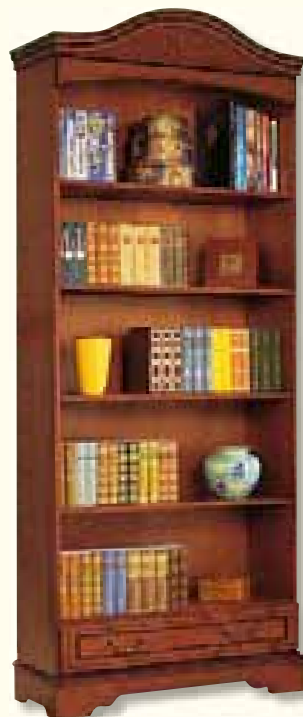

CH 212

LOW BOOKCASE WITH DRAWER

HEIGHT 133cm (52 1/4") DEPTH 32cm (12 5/8")
WIDTH 81.5cm (32 1/8")

CH 2161

WATERFALL BOOKCASE WITH DRAWER

HEIGHT 107cm (42 1/8") DEPTH 28cm (11")
WIDTH 59cm (23 1/4")

CH 213

TALL BOOKCASE WITH DRAWER