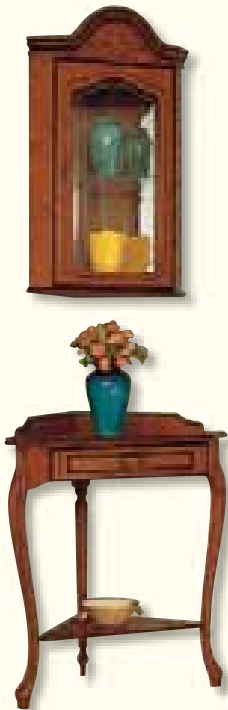

CH 2210

CORNER HALL TABLE

HEIGHT 82.5cm (32 1/2")   DEPTH 45cm (17 3/4")
WIDTH 71.5cm (28 1/8")

ALSO FEATURED CORNER DISPLAY
CABINET AS IN THE DISPLAY SECTION