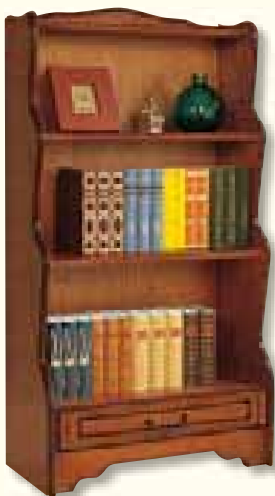

CH 2161

WATERFALL BOOKCASE WITH DRAWER

HEIGHT 107cm (42 1/8")   DEPTH 28cm (11")
WIDTH 59cm (23 1/4")